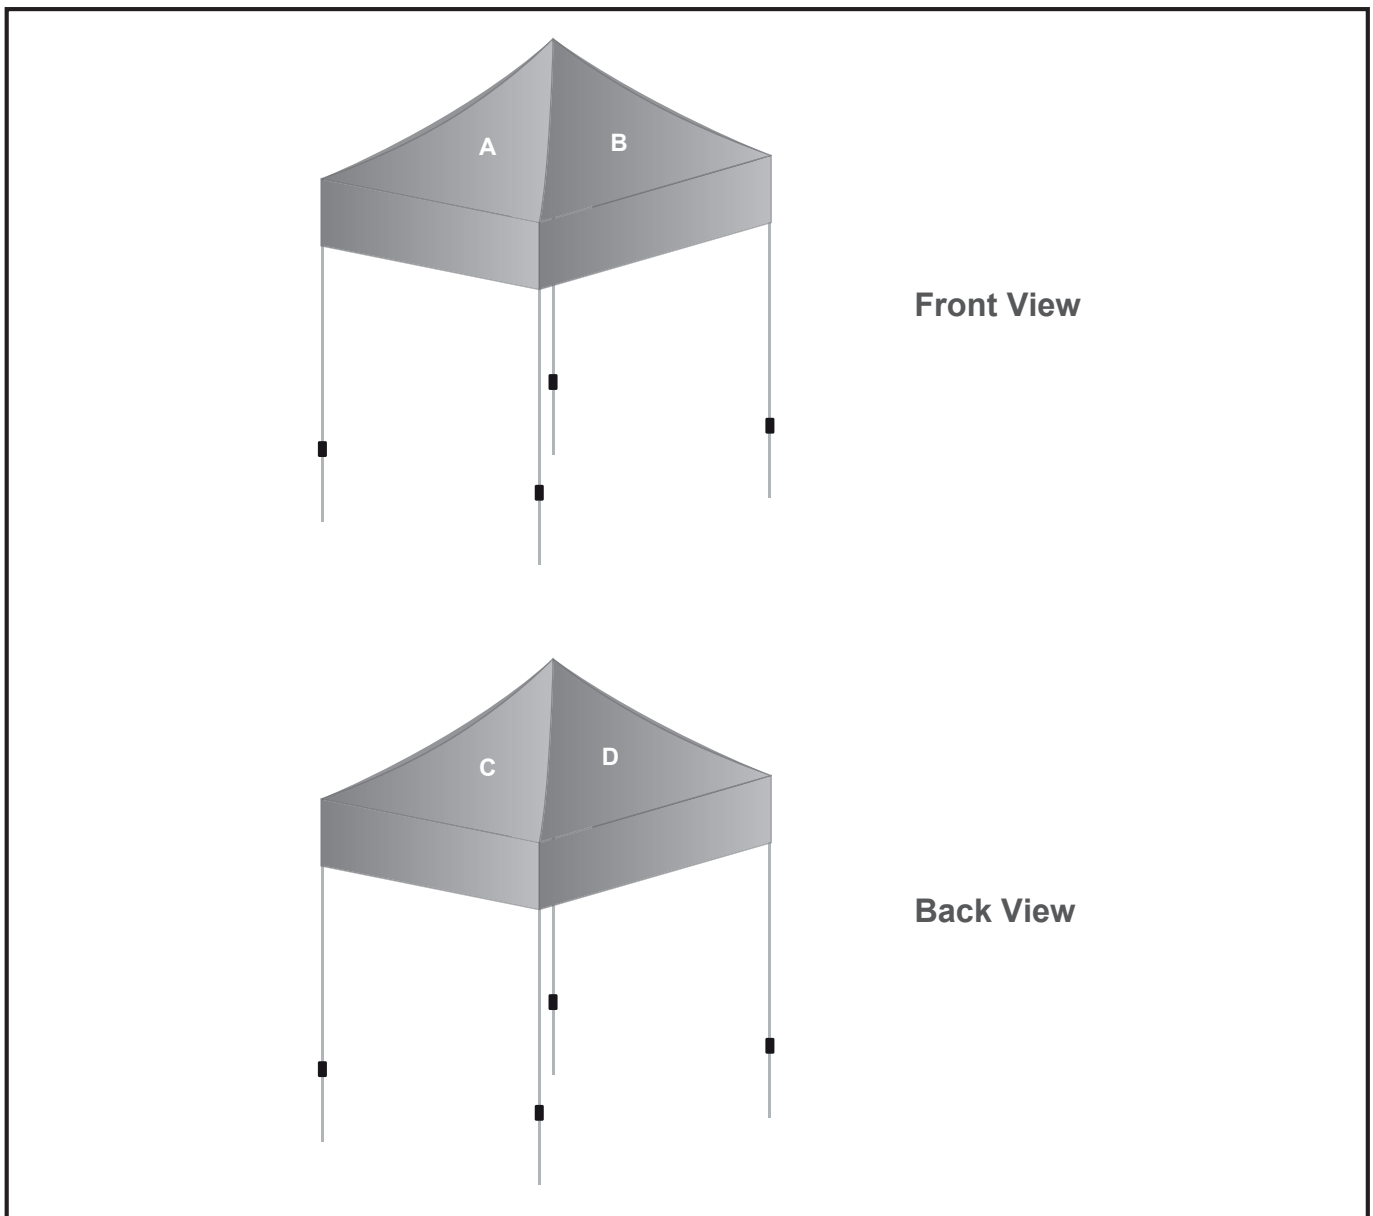

DISPLAY-2140

Ovation Gazebo 2x2m Petite Frame

Need to know:

- Roof can be printed on one side only.
Please see template for detailed placement.
- Acceptable file types for artwork: .pdf - minimum 100dpi at 100% - 200dpi at 50% - 400dpi at 25%
- Convert all text to curves / paths

Branding Options:

Position: A - B - C - D - Roof

Size: 2158mm wide x 1656mm high